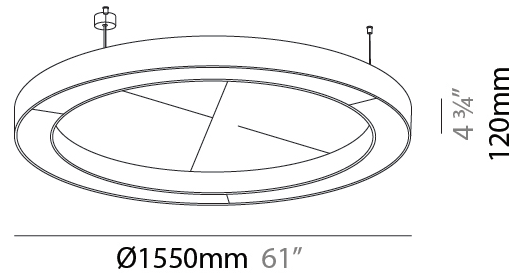

GENERAL

Series: Glorious Acoustic
Brand: Prolicht
Division: Architectural
Mounting Type: Suspension
Mounting Location: Ceiling
Subcategory: Acoustic

PHYSICAL

Shape: Round
Diameter (mm): 1550
Diameter (in): 61
Width (mm): 120
Width (in): 4 3/4
Light Distribution: Direct
Diffuser: [PMMA - Opal / Micro-Prism](#)
Fixture Finish: [SSR / BKV / CWI / CRY / HAB / UFT / ITA / RUA / FTG / MYG / LOD / PUS / FRO / FUP / KIA / POP / BLS / SPG / MEY / GOH / GUM / CHC / COM / ABZ / JAG / OBR / MOS / ROR](#)
Accent Finish: [ANC / ASH / BNA / BTC / BZE / CEL / EGG / EVG / FOG / FOS / FST / FUA / IRI / IRO / KHA / LIC / LIM / MER / MSN / MUS / ONX / PEA / PLU / POL / PPY / RAY / ROY / RST / STE / SWD / TAN / TAU](#)
Fixture Material: Aluminum
Cable Details: [2 000mm / 78 3/4" or 6 000mm / 236 1/4" Transparent Cable](#)

ELECTRICAL

Lamp Type: LED (Zhaga Standard)
Input Wattage (W): 110
Total Output Wattage (W): 100
Dimming: [Non-Dimmable](#)
Driver Included: Yes
Driver Location: Integrated
Driver Type: Constant Current - Universal
Driver Class: Class 2
Input Voltage (V): 120 - 277

LED

[Color Temperature (°K): 2700 / 3000 / 3500 / 4000](#)
Max. Delivered Lumen (lm): Max 12515
Nominal Lumen (lm): Max 16105
CRI: >90 CRI
Lamp Life (hrs): 50000

OPTICAL

RATINGS AND CERTIFICATIONS

Certified By: CSA Certified to UL and CSA Standards
IP rating: IP20