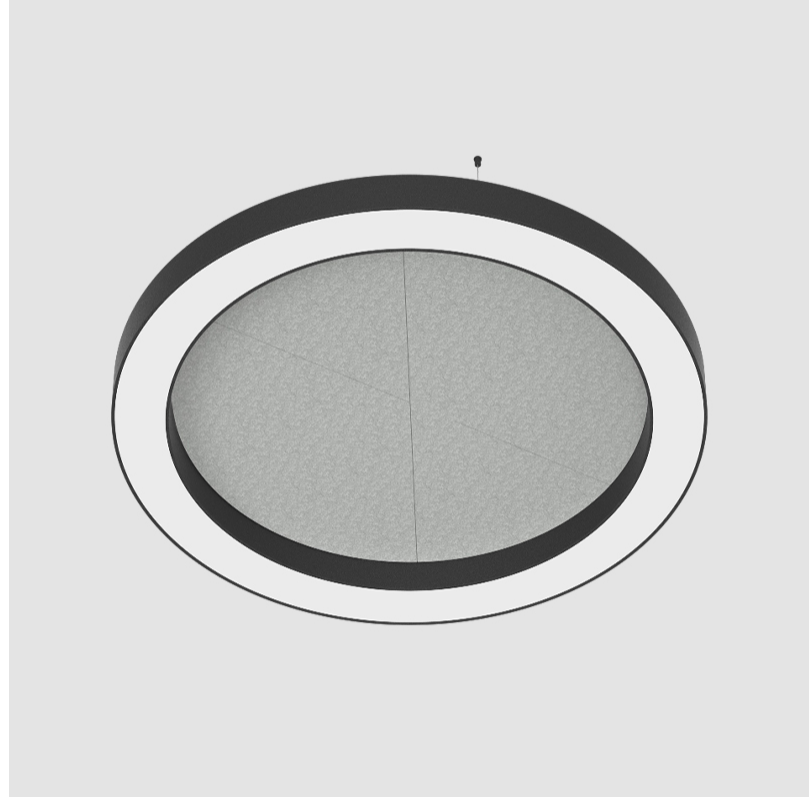

GENERAL

Series: Glorious Acoustic
Brand: Prolicht
Division: Architectural
Mounting Type: Suspension
Mounting Location: Ceiling
Subcategory: Acoustic

PHYSICAL

Shape: Round
Diameter (mm): 950
Diameter (in): 37 ³/₈
Width (mm): 120
Width (in): 4 ³/₄
Light Distribution: Direct
Diffuser: PMMA - Opal / Micro-Prism
Fixture Finish: SSR / BKV / CWI / CRY / HAB / UFT / ITA / RUA / FTG / MYG / LOD / PUS / FRO / FUP / KIA / POP / BLS / SPG / MEY / GOH / GUM / CHC / COM / ABZ / JAG / OBR / MOS / ROR
Accent Finish: ANC / ASH / BNA / BTC / BZE / CEL / EGG / EVG / FOG / FOS / FST / FUA / IRI / IRO / KHA / LIC / LIM / MER / MSN / MUS / ONX / PEA / PLU / POL / PPY / RAY / ROY / RST / STE / SWD / TAN / TAU
Fixture Material: Aluminum
Cable Details: 2 000mm / 78 3/4" or 6 000mm / 236 1/4" Transparent Cable

ELECTRICAL

Lamp Type: LED (Zhaga Standard)
Input Wattage (W): 64
Total Output Wattage (W): 58.2
Dimming: Tri-Mode (Non-Dimming and Phase Dimming (120Vac only) and 0-10V Dimming)
Driver Included: Yes
Driver Location: Integrated
Driver Type: Constant Current - Universal
Driver Class: Class 2
Input Voltage (V): 120 - 277

LED

Color Temperature (°K): 2700 / 3000 / 3500 / 4000
Max. Delivered Lumen (lm): Max 7331
Nominal Lumen (lm): Max 9535
CRI: >90 CRI
Lamp Life (hrs): 50000

OPTICAL

RATINGS AND CERTIFICATIONS

Certified By: CSA Certified to UL and CSA Standards
IP rating: IP20