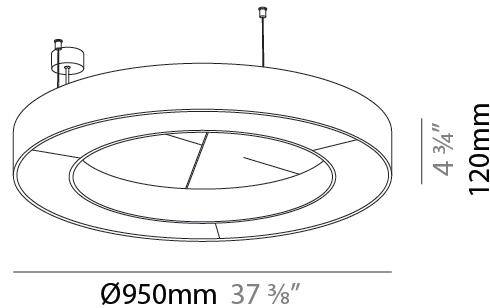

GENERAL

Series: Glorious Acoustic
Brand: Prolicht
Division: Architectural
Mounting Type: Suspension
Mounting Location: Ceiling
Subcategory: Acoustic

PHYSICAL

Shape: Round
Diameter (mm): 950
Diameter (in): 37 ³/₈
Width (mm): 120
Width (in): 4 ³/₄
Light Distribution: Direct
Diffuser: PMMA - Opal / Micro-Prism
Fixture Finish: SSR / BKV / CWI / CRY / HAB / UFT / ITA / RUA / FTG / MYG / LOD / PUS / FRO / FUP / KIA / POP / BLS / SPG / MEY / GOH / GUM / CHC / COM / ABZ / JAG / OBR / MOS / ROR
Accent Finish: ANC / ASH / BNA / BTC / BZE / CEL / EGG / EVG / FOG / FOS / FST / FUA / IRI / IRO / KHA / LIC / LIM / MER / MSN / MUS / ONX / PEA / PLU / POL / PPY / RAY / ROY / RST / STE / SWD / TAN / TAU
Fixture Material: Aluminum
Cable Details: 2 000mm / 78 3/4" or 6 000mm / 236 1/4" Transparent Cable

ELECTRICAL

Lamp Type: LED (Zhaga Standard)
Input Wattage (W): 64
Total Output Wattage (W): 58.2
Dimming: Tri-Mode (Non-Dimming and Phase Dimming (120Vac only) and 0-10V Dimming)
Driver Included: Yes
Driver Location: Integrated
Driver Type: Constant Current - Universal
Driver Class: Class 2
Input Voltage (V): 120 - 277

LED

Color Temperature (°K): 2700 / 3000 / 3500 / 4000
Max. Delivered Lumen (lm): Max 7331
Nominal Lumen (lm): Max 9535
CRI: >90 CRI
Lamp Life (hrs): 50000

OPTICAL

RATINGS AND CERTIFICATIONS

Certified By: CSA Certified to UL and CSA Standards
IP rating: IP20